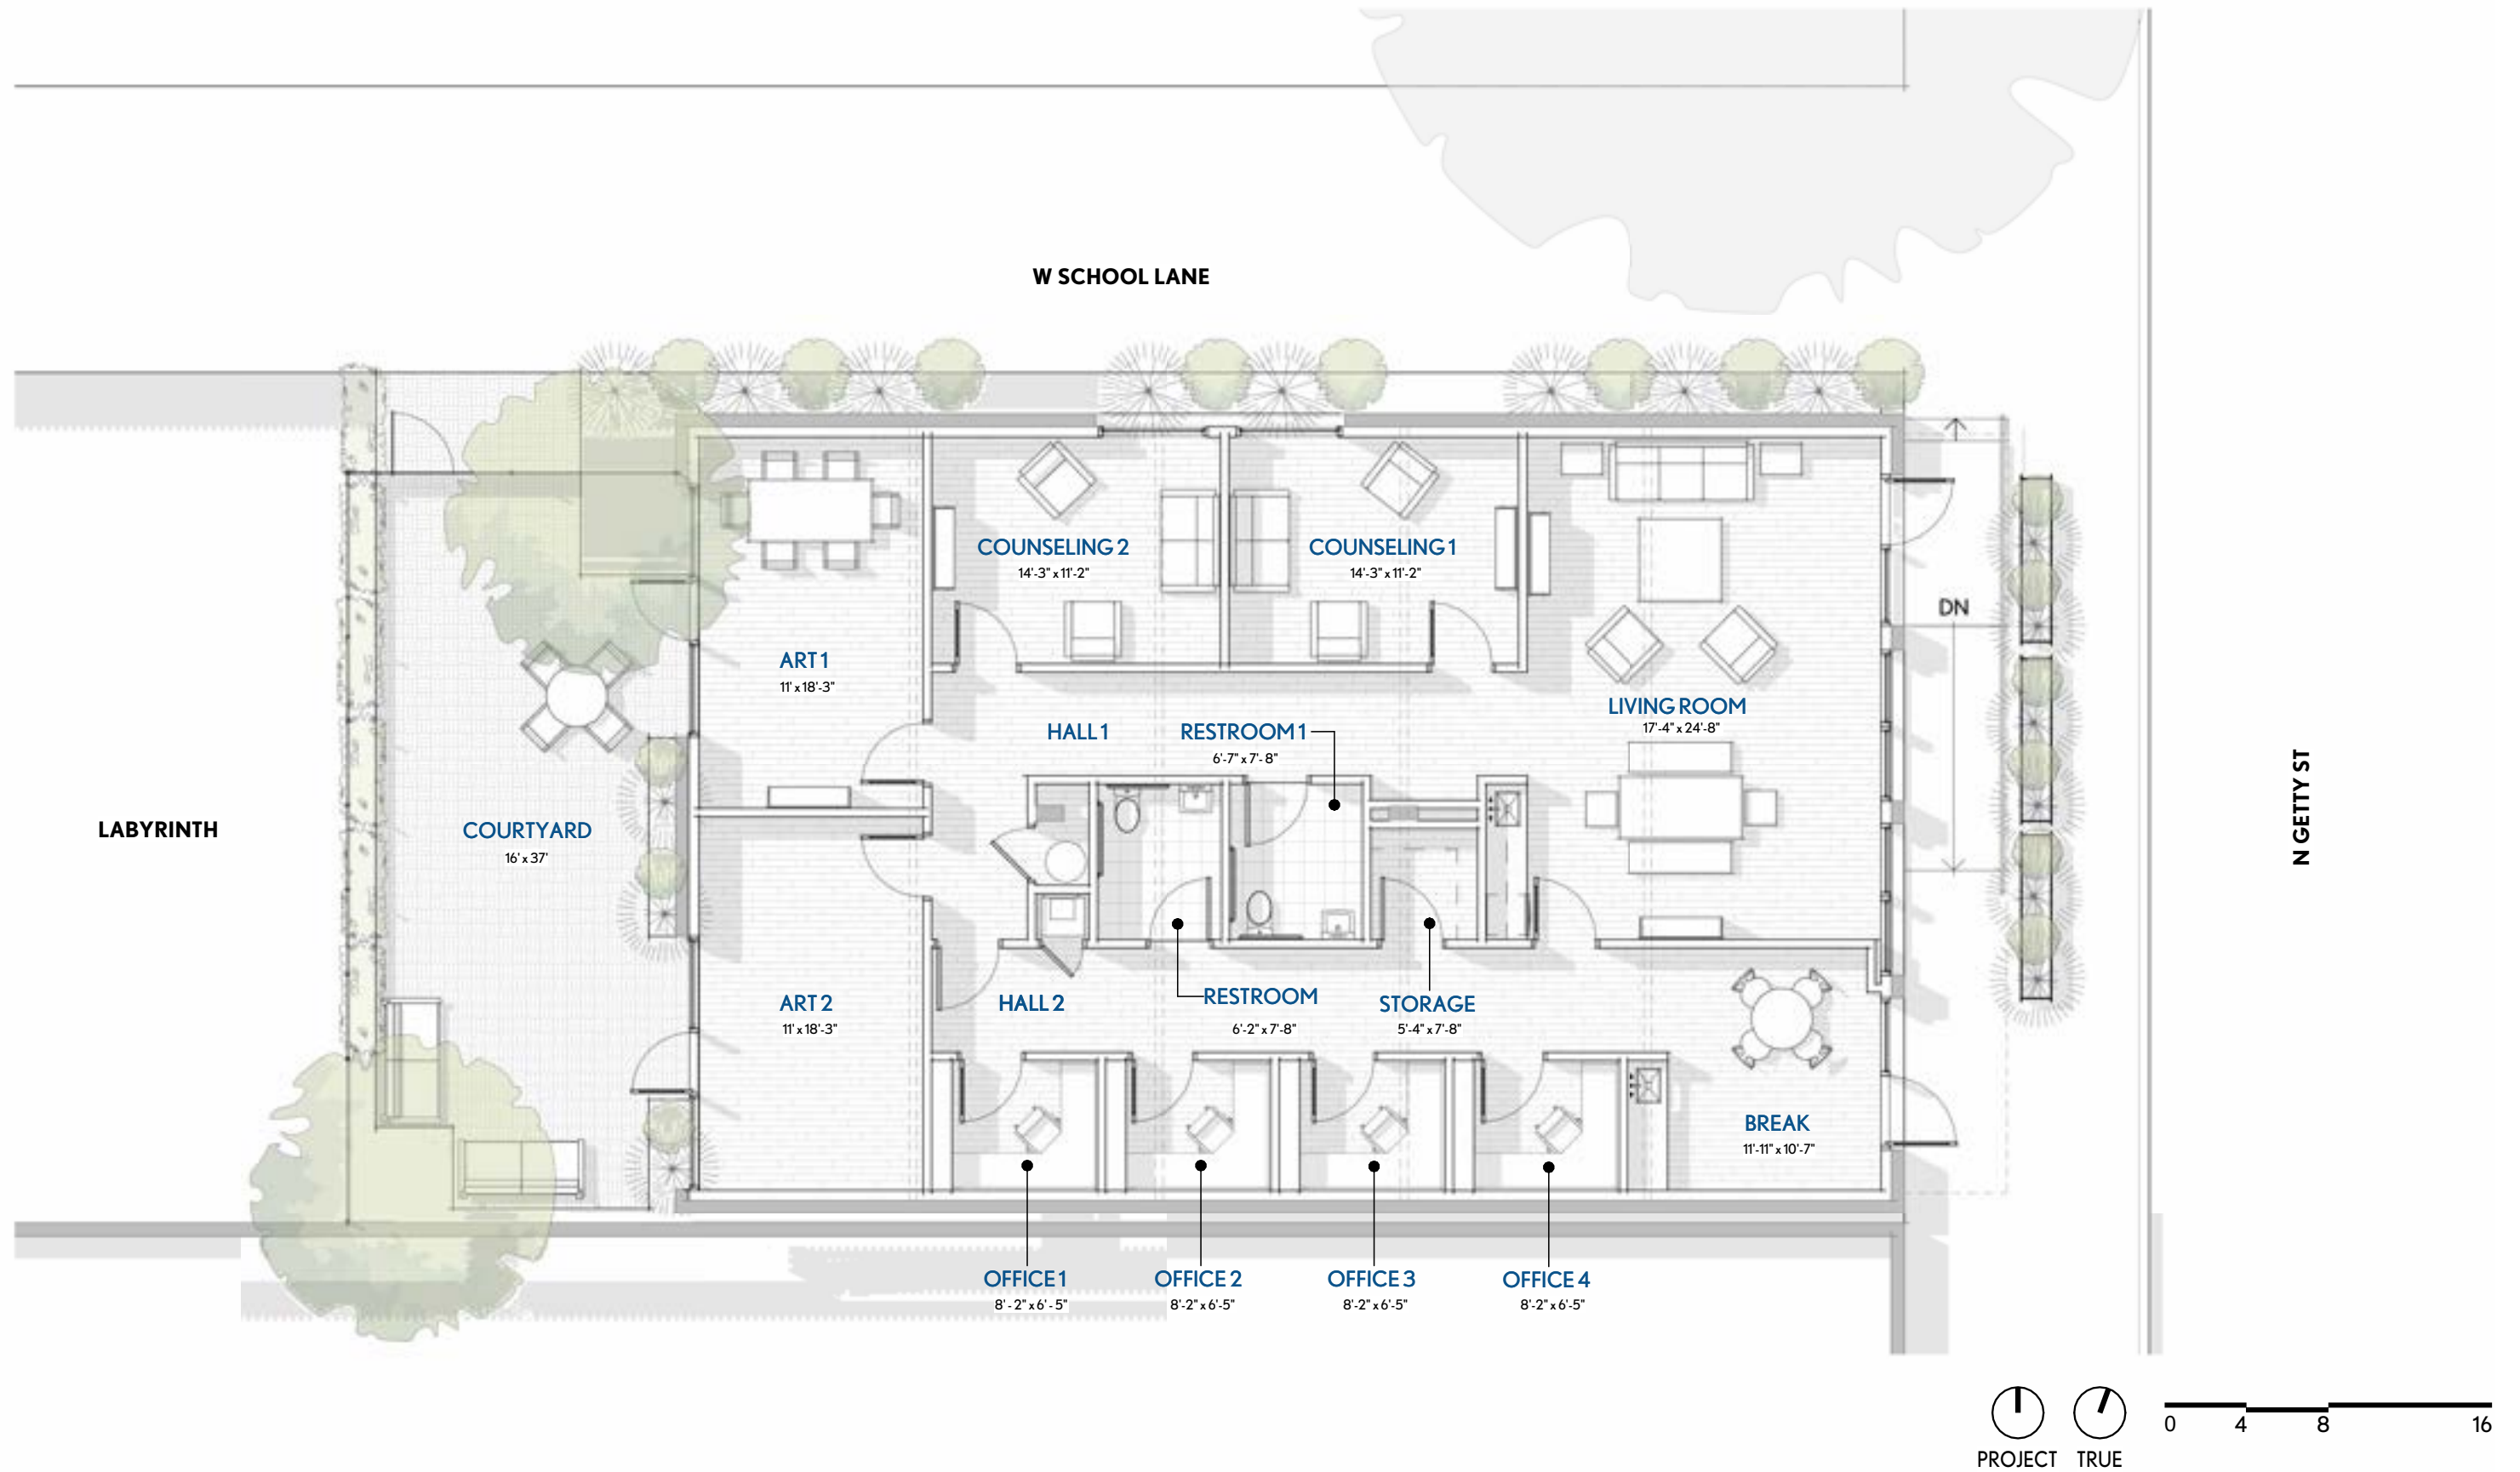

CHILDREN'S BEREAVEMENT CENTER OF SOUTH TEXAS | UVALDE

Concept Design 3.0 - August 22, 2022 | 319 N Getty St, Uvalde, TX 78801 | Weston Urban | Not for regulatory approval, permitting, or construction

FLOOR PLAN

CARD AND COMPANY

2 / 5